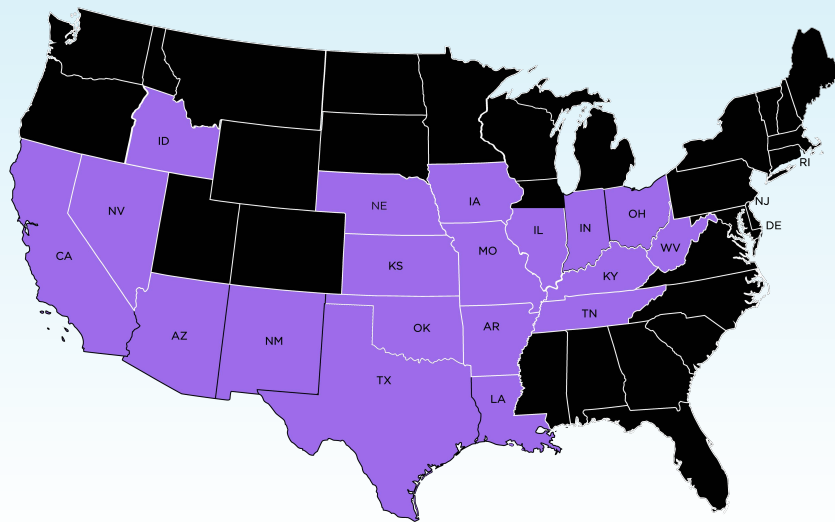

Region 3
Graham and Maiman Contacts

Customer Service

For general inquiries	customerservice.wooddoors@masonitearch.com
For quotes	quotes.wooddoors@masonitearch.com
For orders	orders.wooddoors@masonitearch.com

Leah Willemsen	Inside Sales	641-494-2889
Scott Appleby	Customer Service	417-616-8276
Chelsea Thompson	Customer Service	641-494-2898

Management

Jay Phillips	VP Sales & Business Development	jphillips@masonite.com
David Jordan	Director, Sales Support Wood Doors	djordan@masonitearch.com
Christine Douglas	Customer Service Manager, Mason City	cdouglas@masonitearch.com

Masonite Architectural - GRAHAM
1502 12th Street NW
Mason City, IA 50401
Phone +1 (641) 423-2444
Fax: +1 (800) 672-8110

Masonite Architectural - MAIMAN
3839 East Mustard Way Springfield,
MO 65803
Phone: +1 (417) 862-0681
Fax: +1 (417) 862-3780